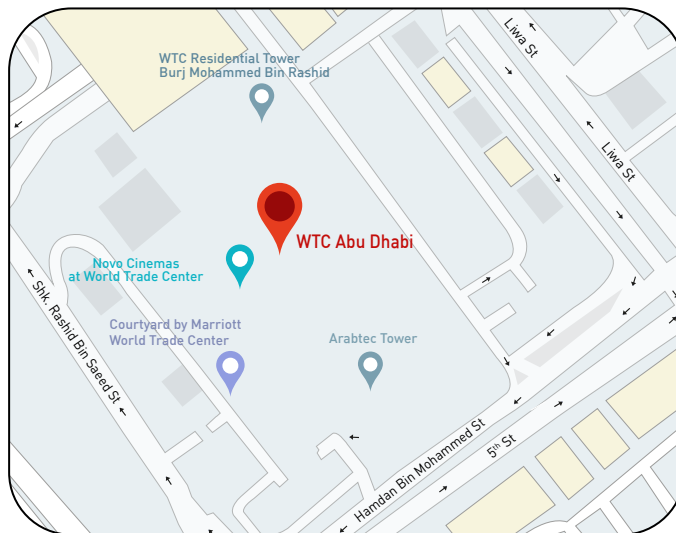

Shop No.	Shop Name	Tel. No.	Level
special services			
B2-Kiosk	Fast Rent a Car	02 5082400	B2
G-Kiosk	Flashback Photographic	02 5082400	G
9	TAD-BEER	02 5082400	B2
2	VFS Global	02 5082400	B2

specialty stores			
26	Al Rifai Roastery	02 5082400	B2
49	Al Sari Honey & Herbals	02 5082400	G
L1-Kiosk	Bubble Station	02 5082400	L1
L1-Kiosk	Fresh Way	02 5082400	L1
25	Gray Mackenzie	02 5082400	B2
73	Läderach Chocolatier Suisse	02 5082400	G
G-Kiosk	Movenpick	02 5082400	G
G-Kiosk	Royce Chocolate	02 5082400	G
B2-Kiosk	Speed Gifts	02 5082400	B2
11	Tchibo	02 5082400	L2
52	Wadi A'z Zafran	02 5082400	G

sportswear & sporting goods			
29	Athlete's Co	02 5082400	G
20	Sun&Sand Sports	02 5082400	B2

tailoring			
22	Stitch in Time	02 5082400	B2

watches & jewellery			
58	Al Siraj Jewellery	02 5082400	G
55	Mohammed Rasool Khoory & Sons	02 5082400	G
16	Pandora	02 5082400	G
22	Pure Gold Jeweller's	02 5082400	G

b2   ground level   level 1   level 2   level 3   the hub   the souk

LOCATION MAP

FACILITIES AND SERVICES

Customer service desk

Baby strollers

Wheelchairs

Lost and Found facility

Virtual Customer Service

Free Wi-Fi

Dedicated taxi drop-off and pick-up area

Dedicated parking for people of determination

Free 3 Hours Parking Service

Valet parking

Currency Exchange service

Bank ATMs

Personal emergency assistance

Prayer rooms (Male & Female)

Mall touchscreen directory

Gift Card

Car washing service (in car parks)

Car rental

24 hours on-site security

Lost Vehicle Search